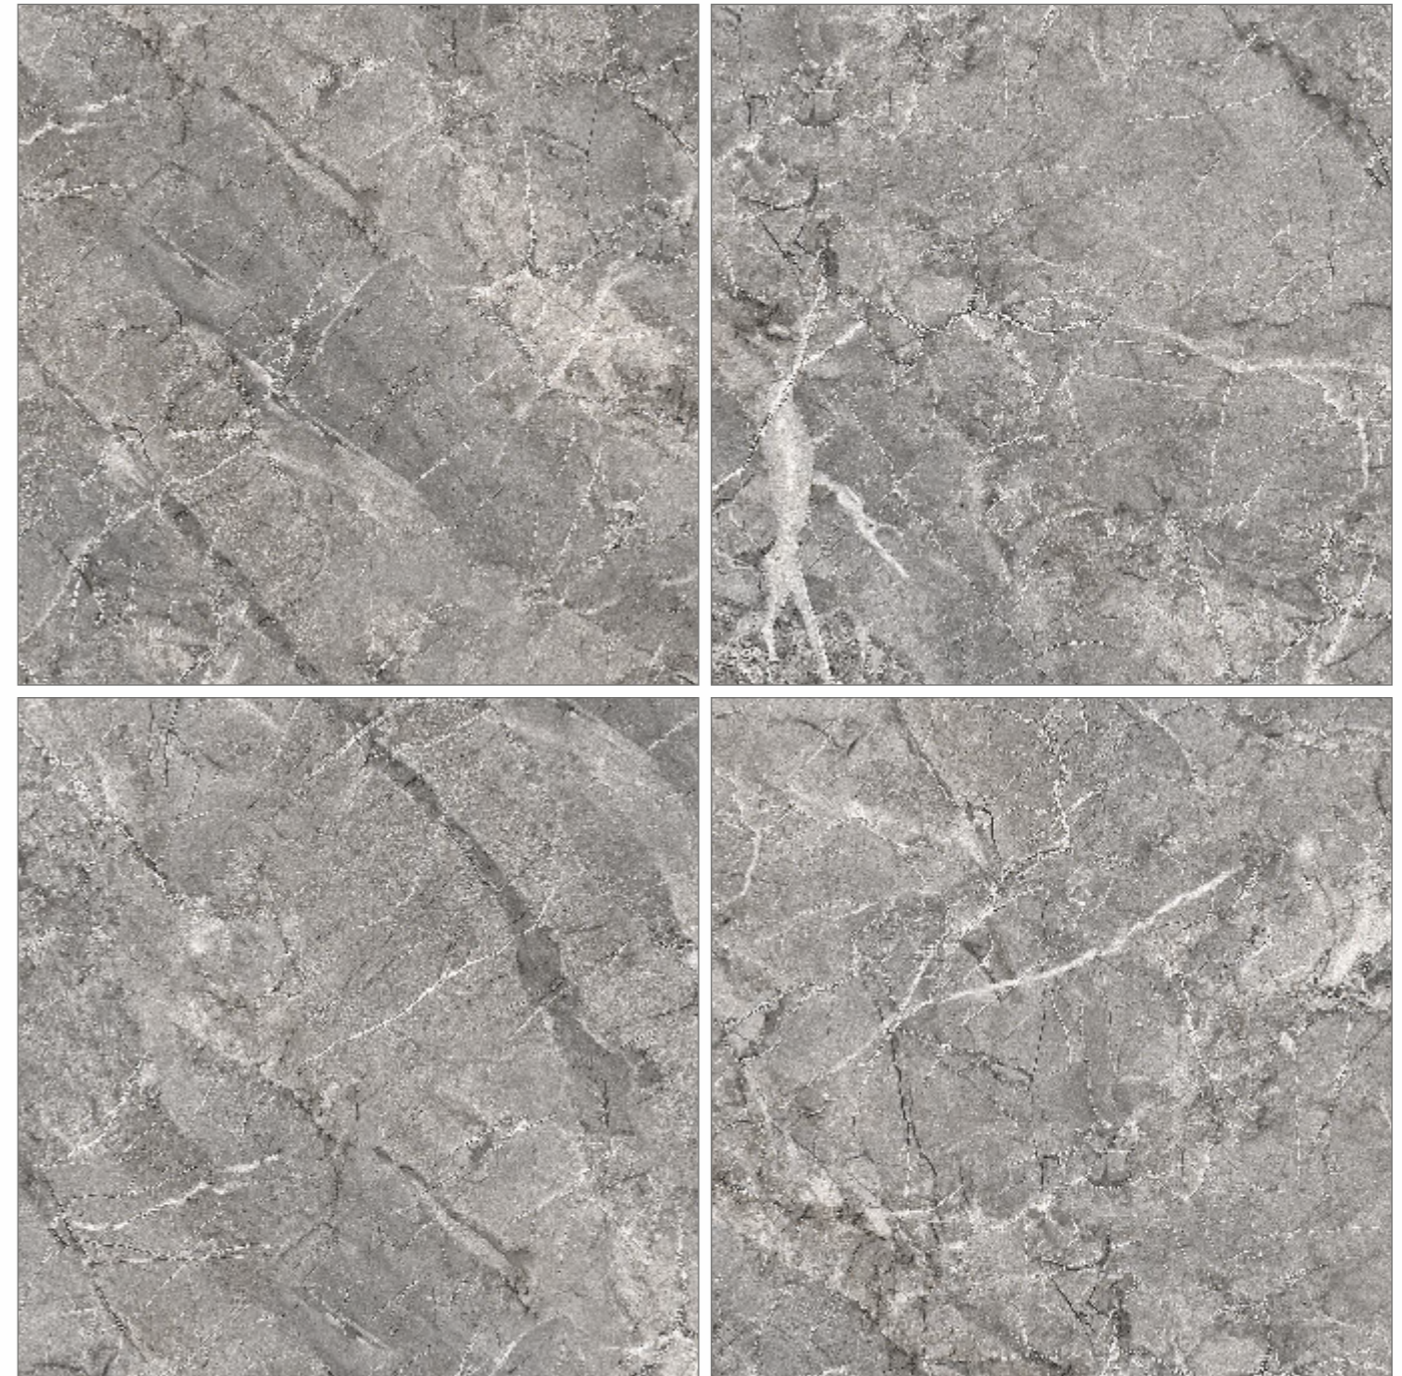

## DENIM GRAY

RESIDENTIAL, COMMERCIAL,  
WELL NESS, HOSPITALITY

RANDOM - **04** • SURFACE - **GLOSSY**

Preview of\_ **DENVER ASH**

**600x600mm**  
GLAZED VITRIFIED TILES

**MARBLE**  
SERIES