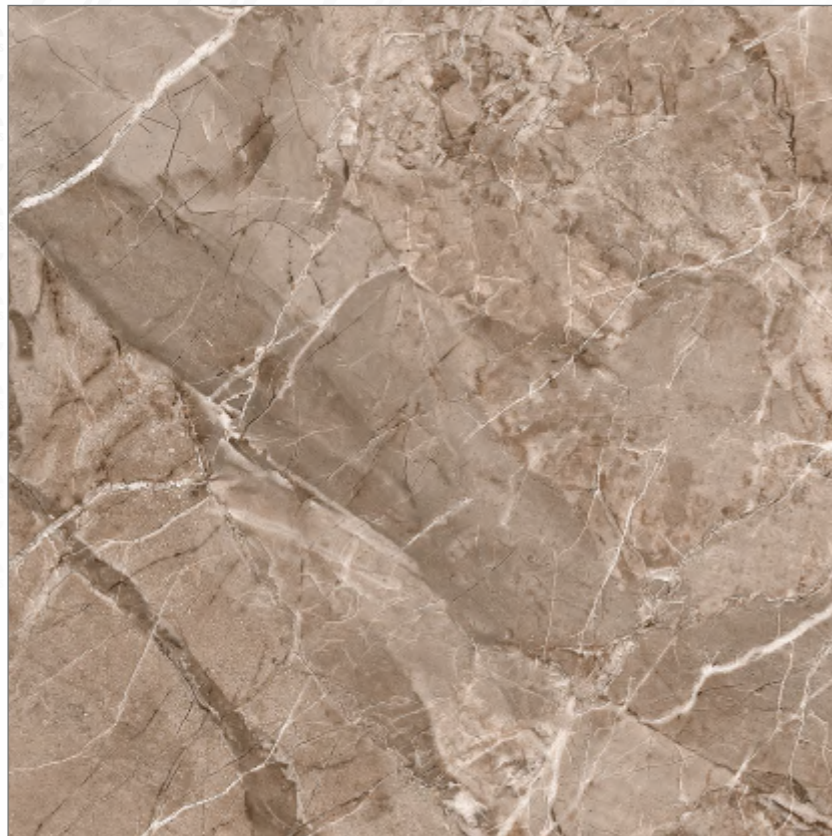

## DENVER ASH

RESIDENTIAL, COMMERCIAL,  
WELL NESS, HOSPITALITY

RANDOM - 05 • SURFACE - GLOSSY

Preview of\_ **DENVER CARAMAL**

**600x600mm**  
GLAZED VITRIFIED TILES

**MARBLE**  
SERIES