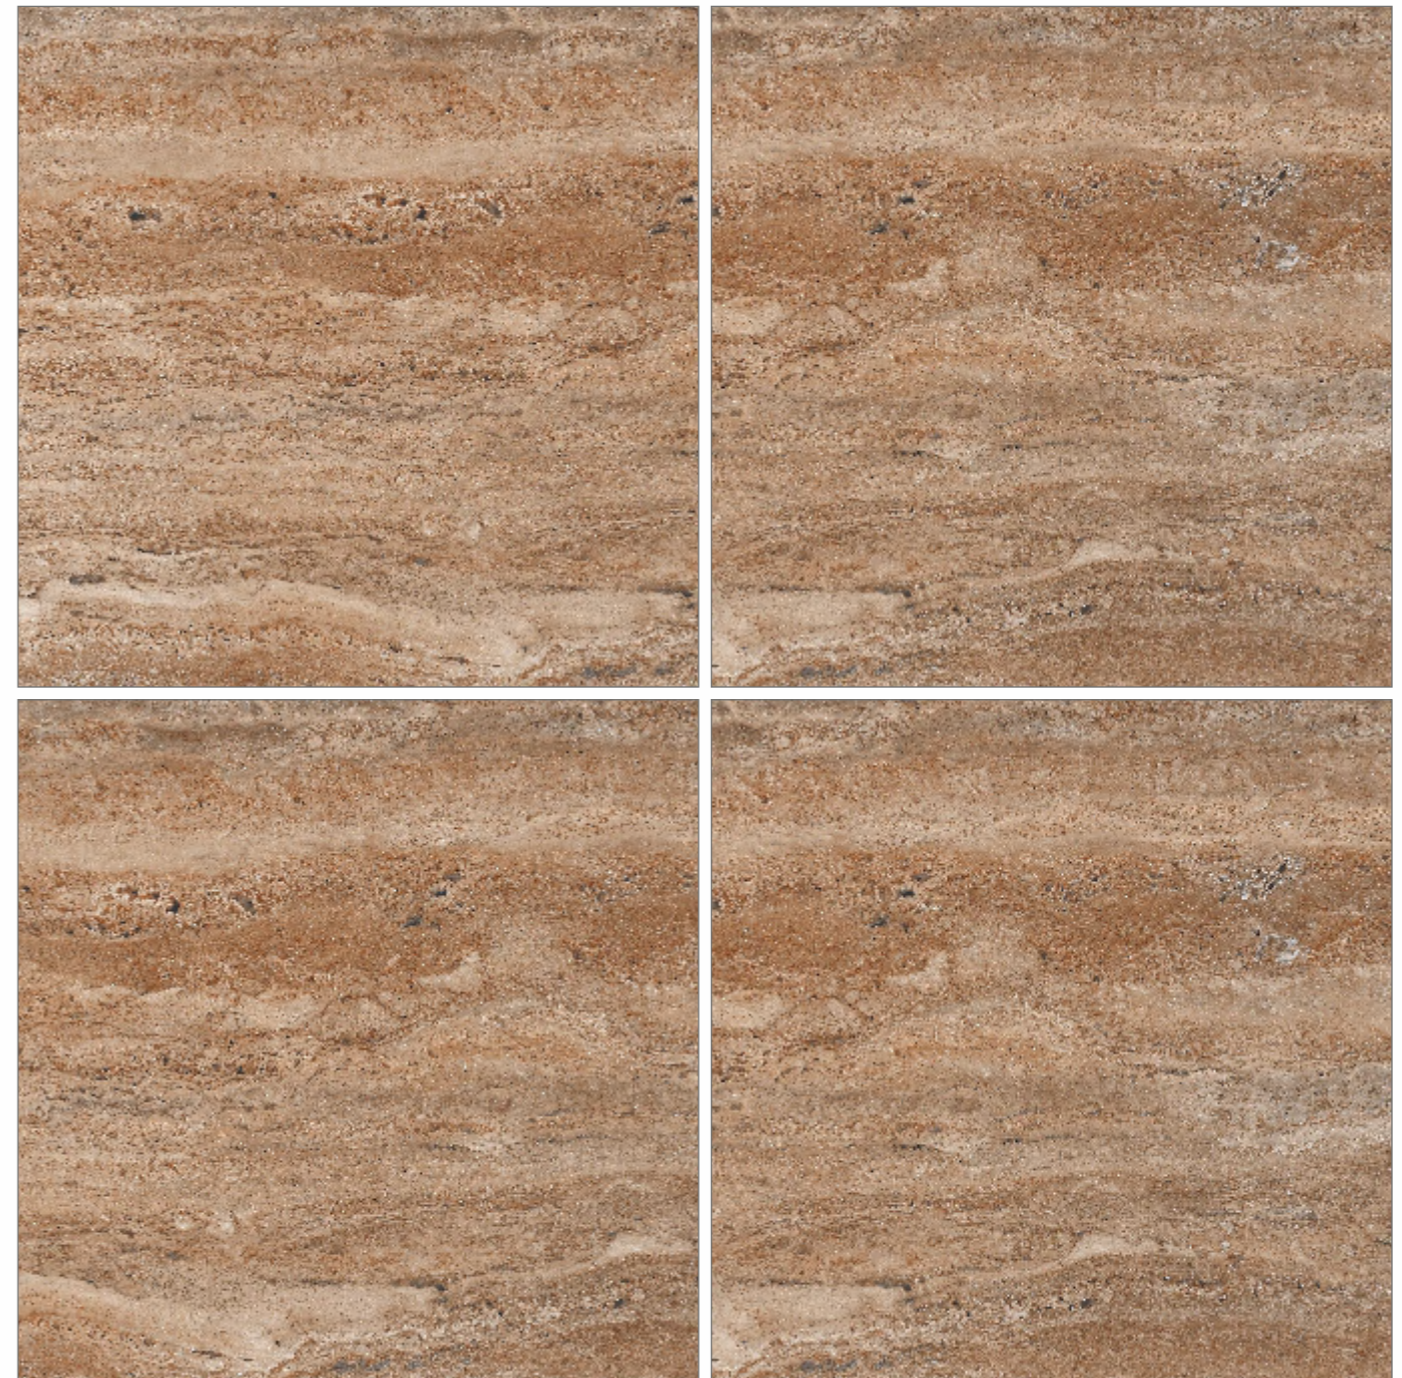

## GENESIS BEIGE

RESIDENTIAL, COMMERCIAL,  
WELL NESS, HOSPITALITY

RANDOM - **04** • SURFACE - **GLOSSY**

Preview of\_ **GENESIS BROWN**

**600x600mm**  
GLAZED VITRIFIED TILES

**MARBLE**  
SERIES