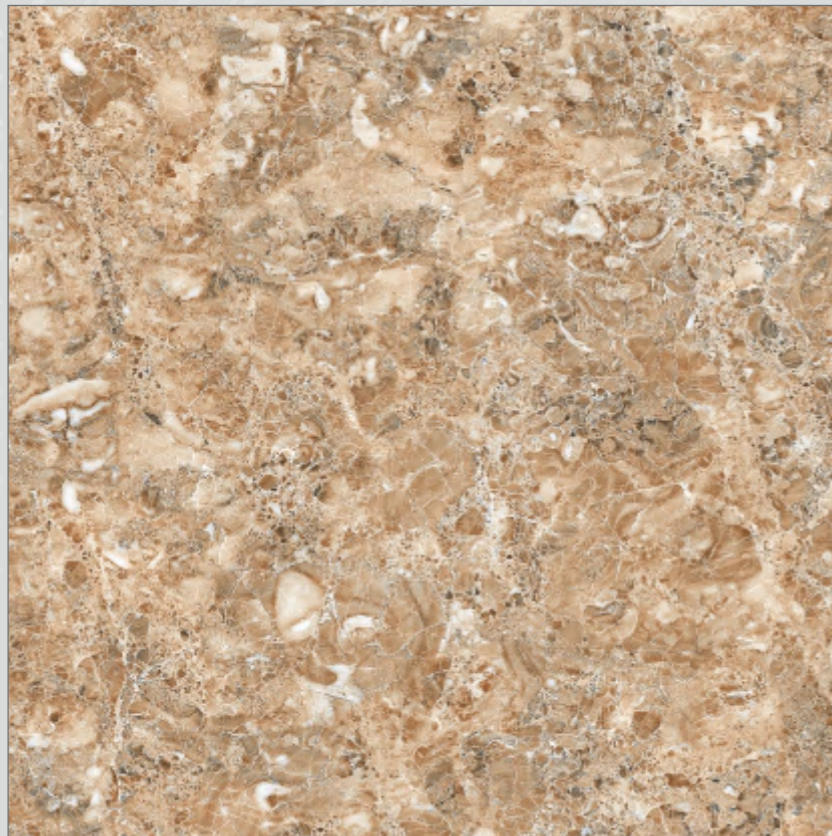

## EMPERA SKY

RESIDENTIAL, COMMERCIAL,  
WELL NESS, HOSPITALITY

RANDOM - **04** • SURFACE - **GLOSSY**

Preview of **EMPERA YELLOW**

**600x600mm**  
GLAZED VITRIFIED TILES

**MARBLE**  
SERIES