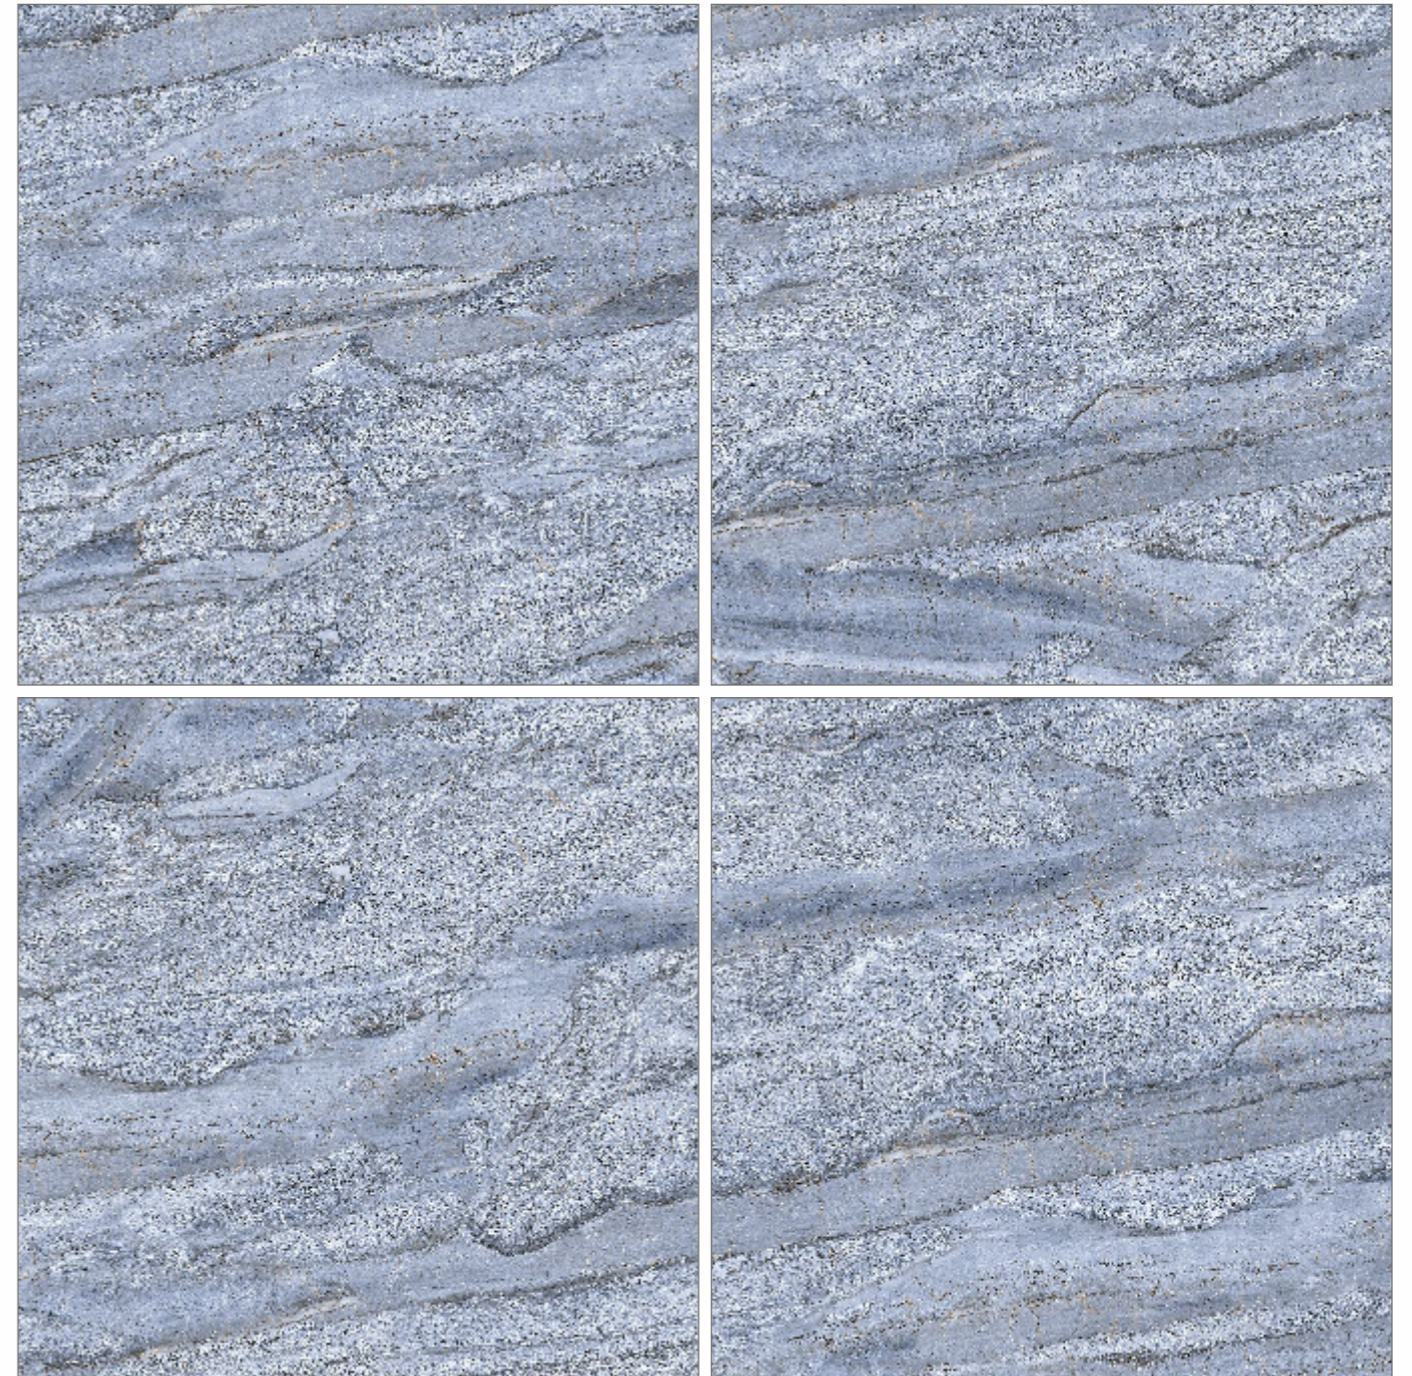

## DYANA BEIGE

RESIDENTIAL, COMMERCIAL,  
WELL NESS, HOSPITALITY

RANDOM - **04** • SURFACE - **GLOSSY**

Preview of\_ **DYANA BLUE**

**600x600mm**  
GLAZED VITRIFIED TILES

**MARBLE**  
SERIES