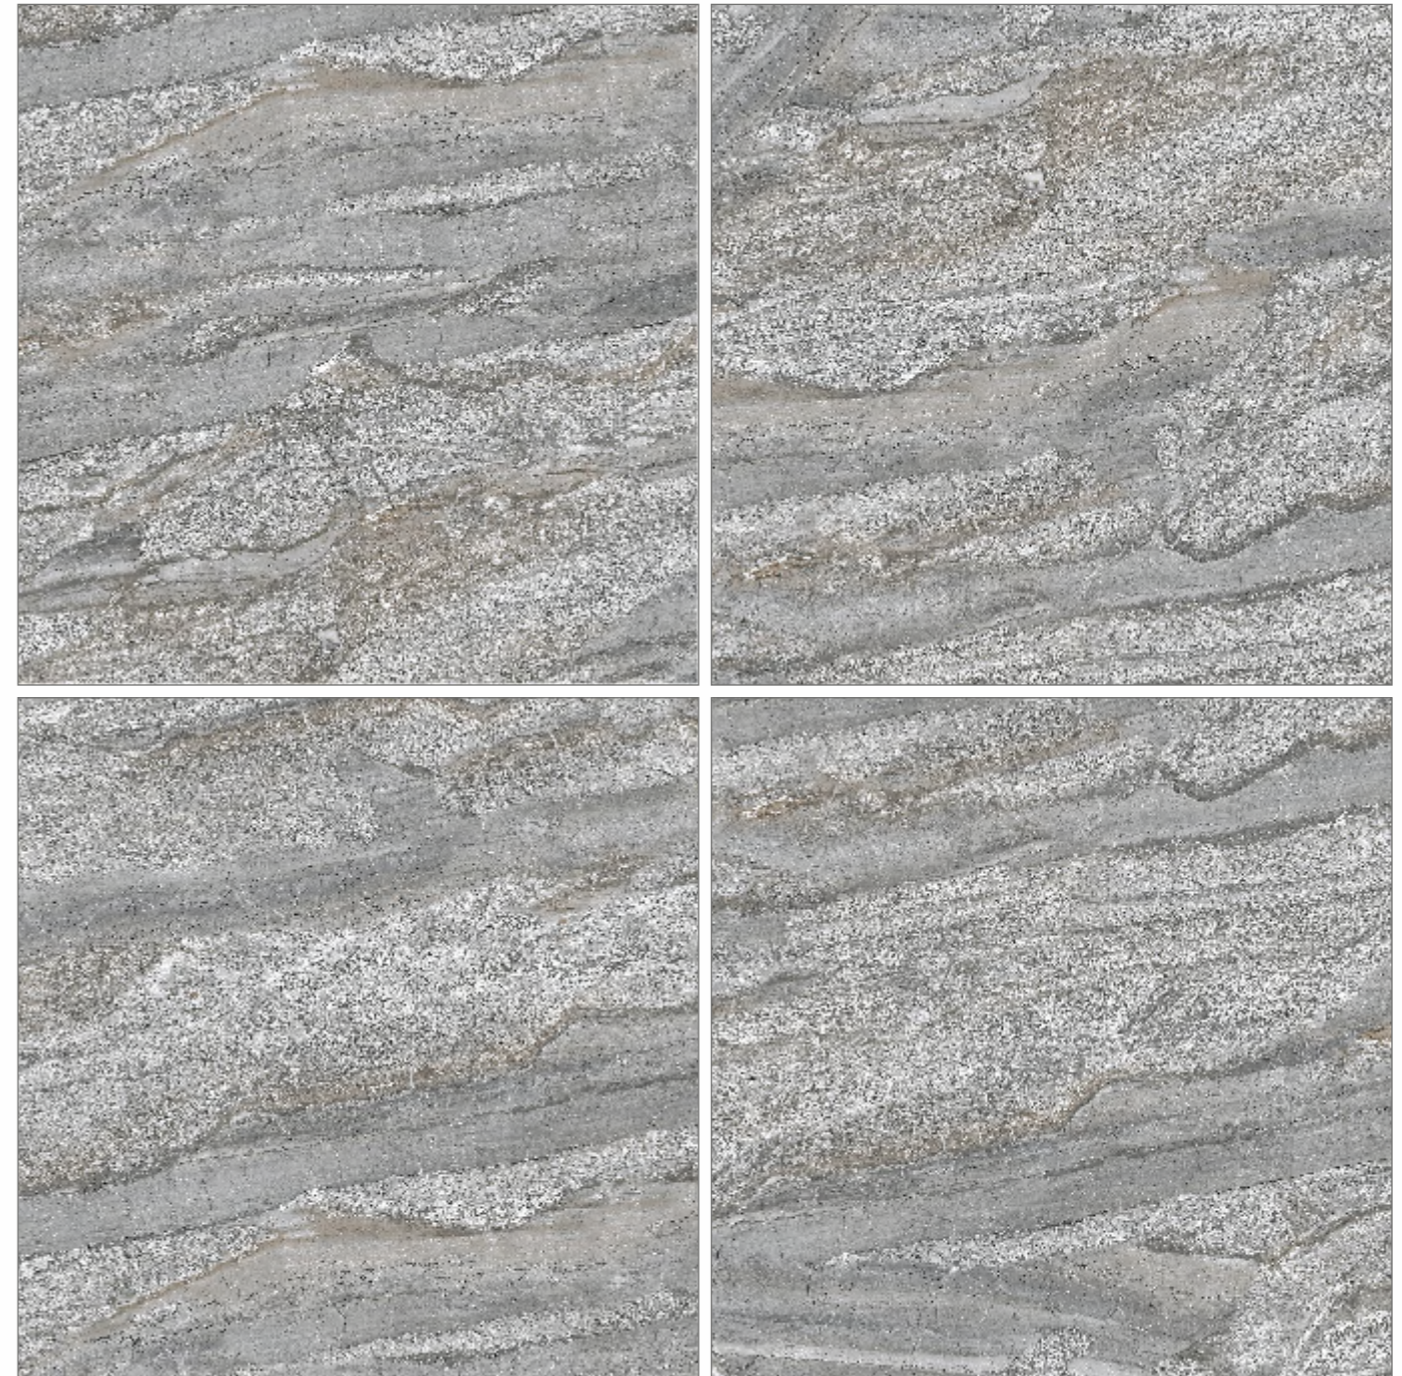

## DYANA GRAY

RESIDENTIAL, COMMERCIAL,  
WELL NESS, HOSPITALITY

RANDOM - **04** • SURFACE - **GLOSSY**

Preview of\_ **DYNEX BEIGE**

**600x600mm**  
GLAZED VITRIFIED TILES

**MARBLE**  
SERIES