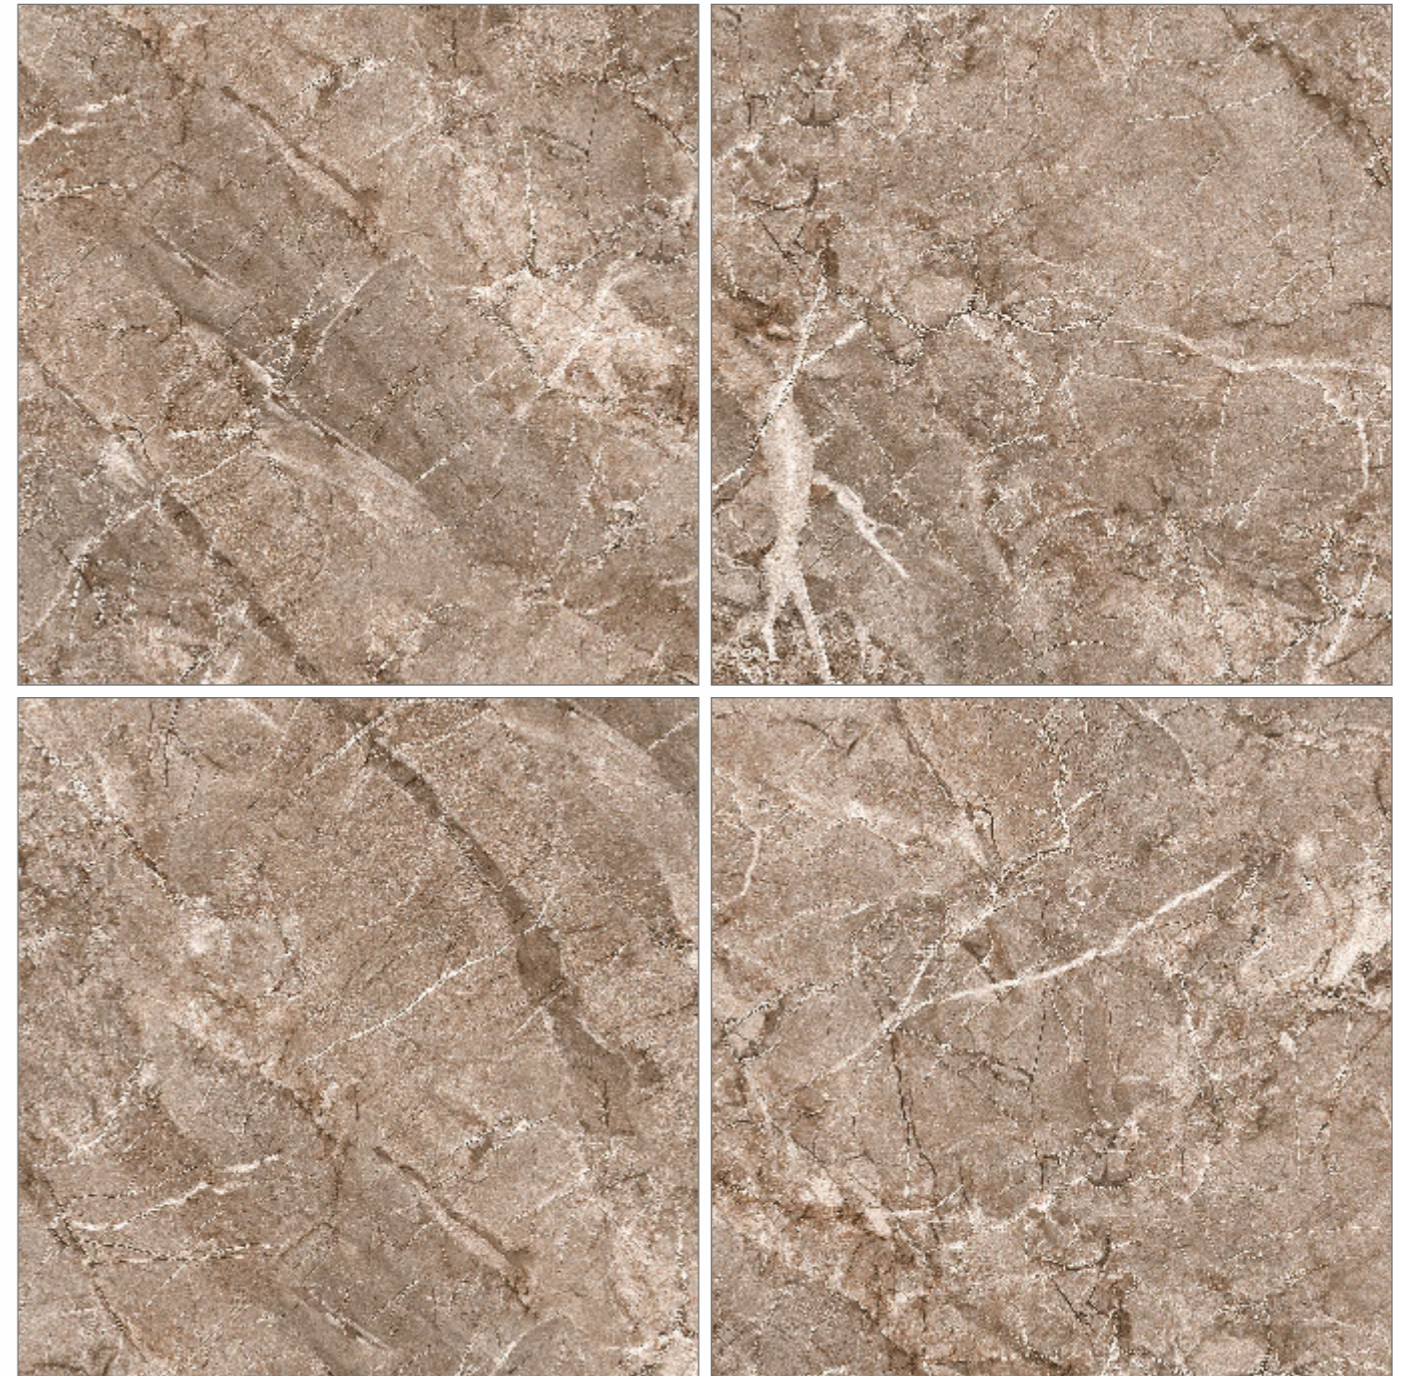

## DENVER ASH

RESIDENTIAL, COMMERCIAL,  
WELL NESS, HOSPITALITY

RANDOM - 05 • SURFACE - GLOSSY

Preview of\_ **DENVER CARAMAL**

**600x600mm**  
GLAZED VITRIFIED TILES

**MARBLE**  
SERIES