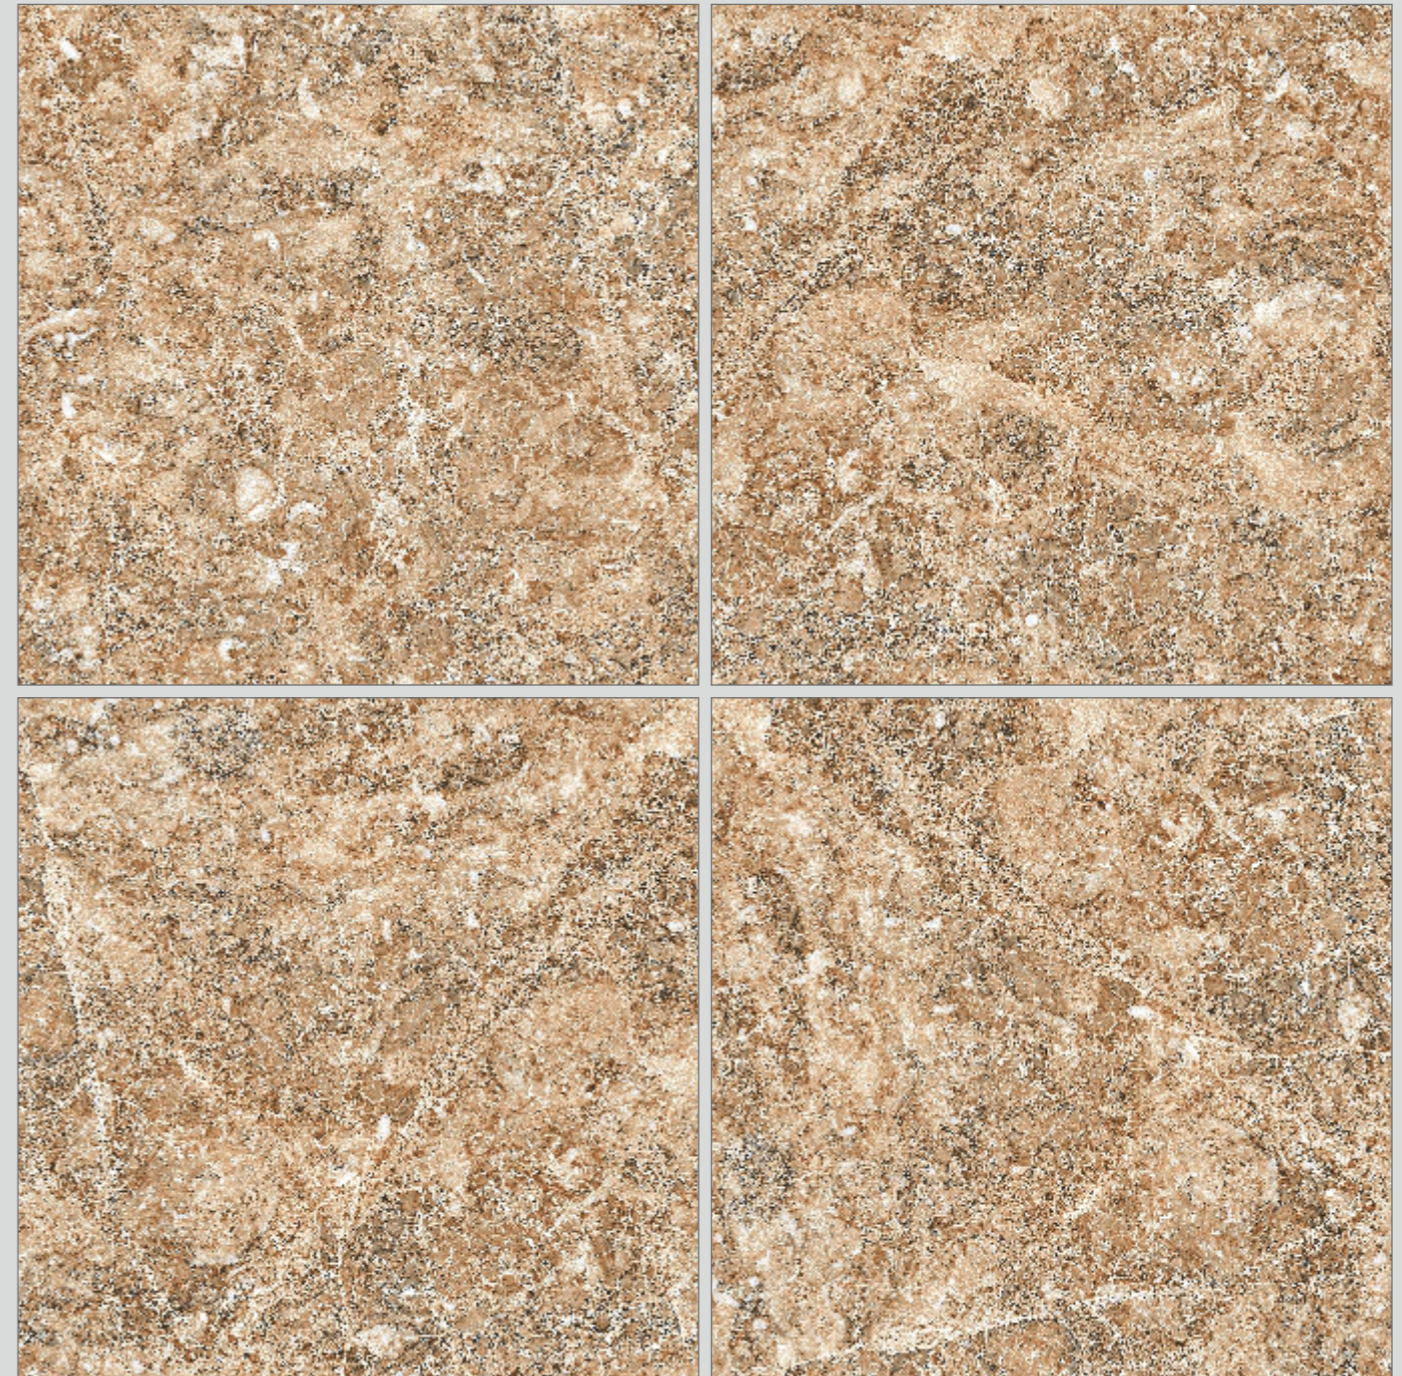

## EMPERA SKY

RESIDENTIAL, COMMERCIAL,  
WELL NESS, HOSPITALITY

RANDOM - **04** • SURFACE - **GLOSSY**

Preview of **EMPERA YELLOW**

**600x600mm**  
GLAZED VITRIFIED TILES

**MARBLE**  
SERIES