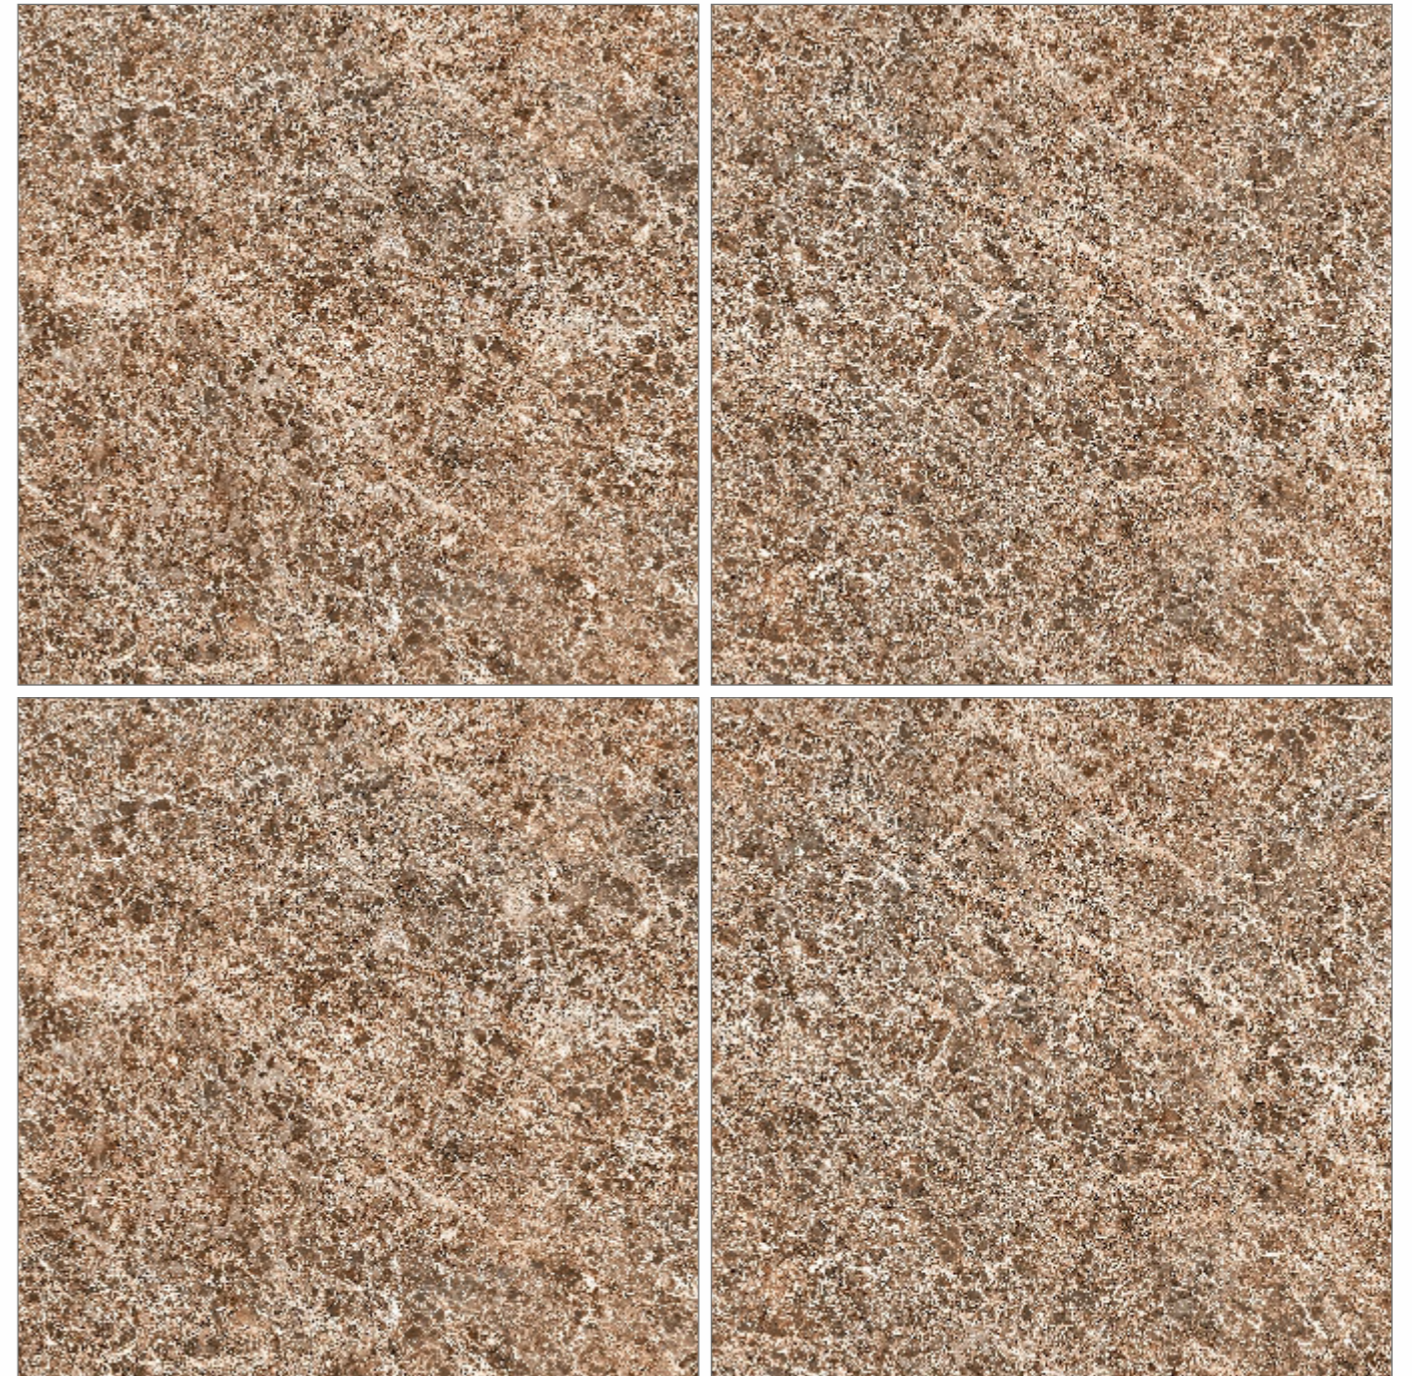

## EMPERADOR BLUE

RESIDENTIAL, COMMERCIAL,  
WELL NESS, HOSPITALITY

RANDOM - **04** • SURFACE - **GLOSSY**

Preview of\_ **EMPERADOR GOLD**

**600x600mm**  
GLAZED VITRIFIED TILES

**MARBLE**  
SERIES