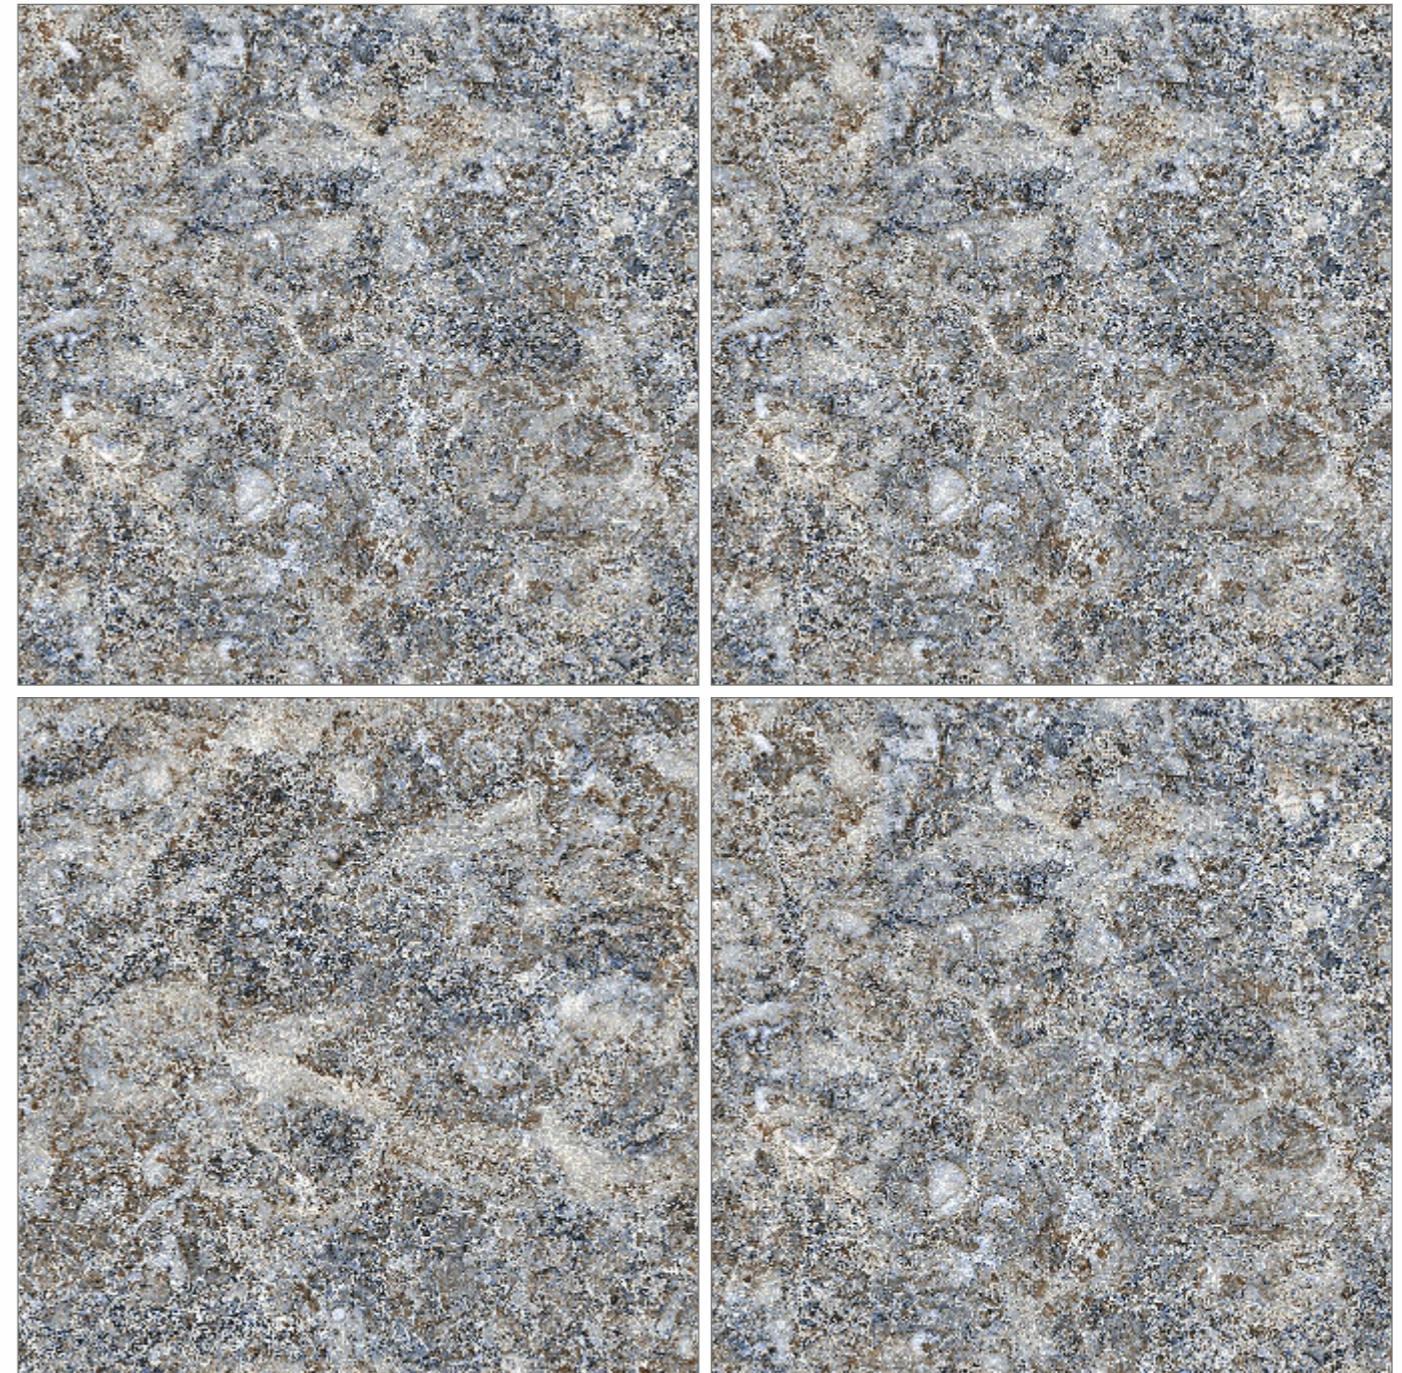

## DYNEX GRE

RESIDENTIAL, COMMERCIAL,  
WELL NESS, HOSPITALITY

RANDOM - **04** • SURFACE - **GLOSSY**

Preview of\_ **EMPERA SKY**

**600x600mm**  
GLAZED VITRIFIED TILES

**MARBLE**  
SERIES