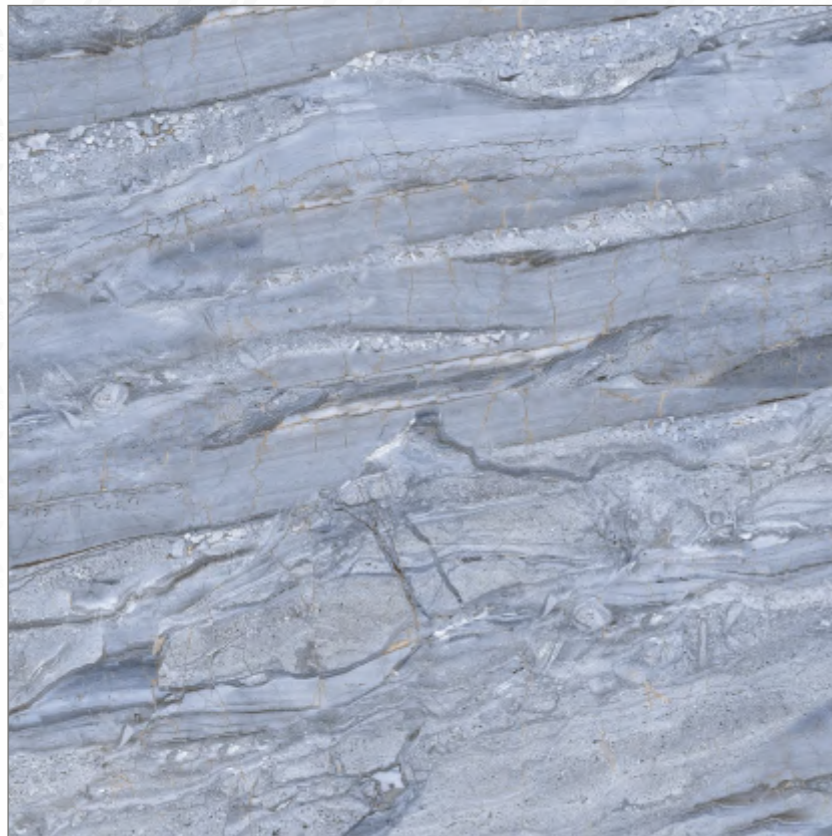

## DYANA BEIGE

RESIDENTIAL, COMMERCIAL,  
WELL NESS, HOSPITALITY

RANDOM - **04** • SURFACE - **GLOSSY**

Preview of\_ **DYANA BLUE**

**600x600mm**  
GLAZED VITRIFIED TILES

**MARBLE**  
SERIES